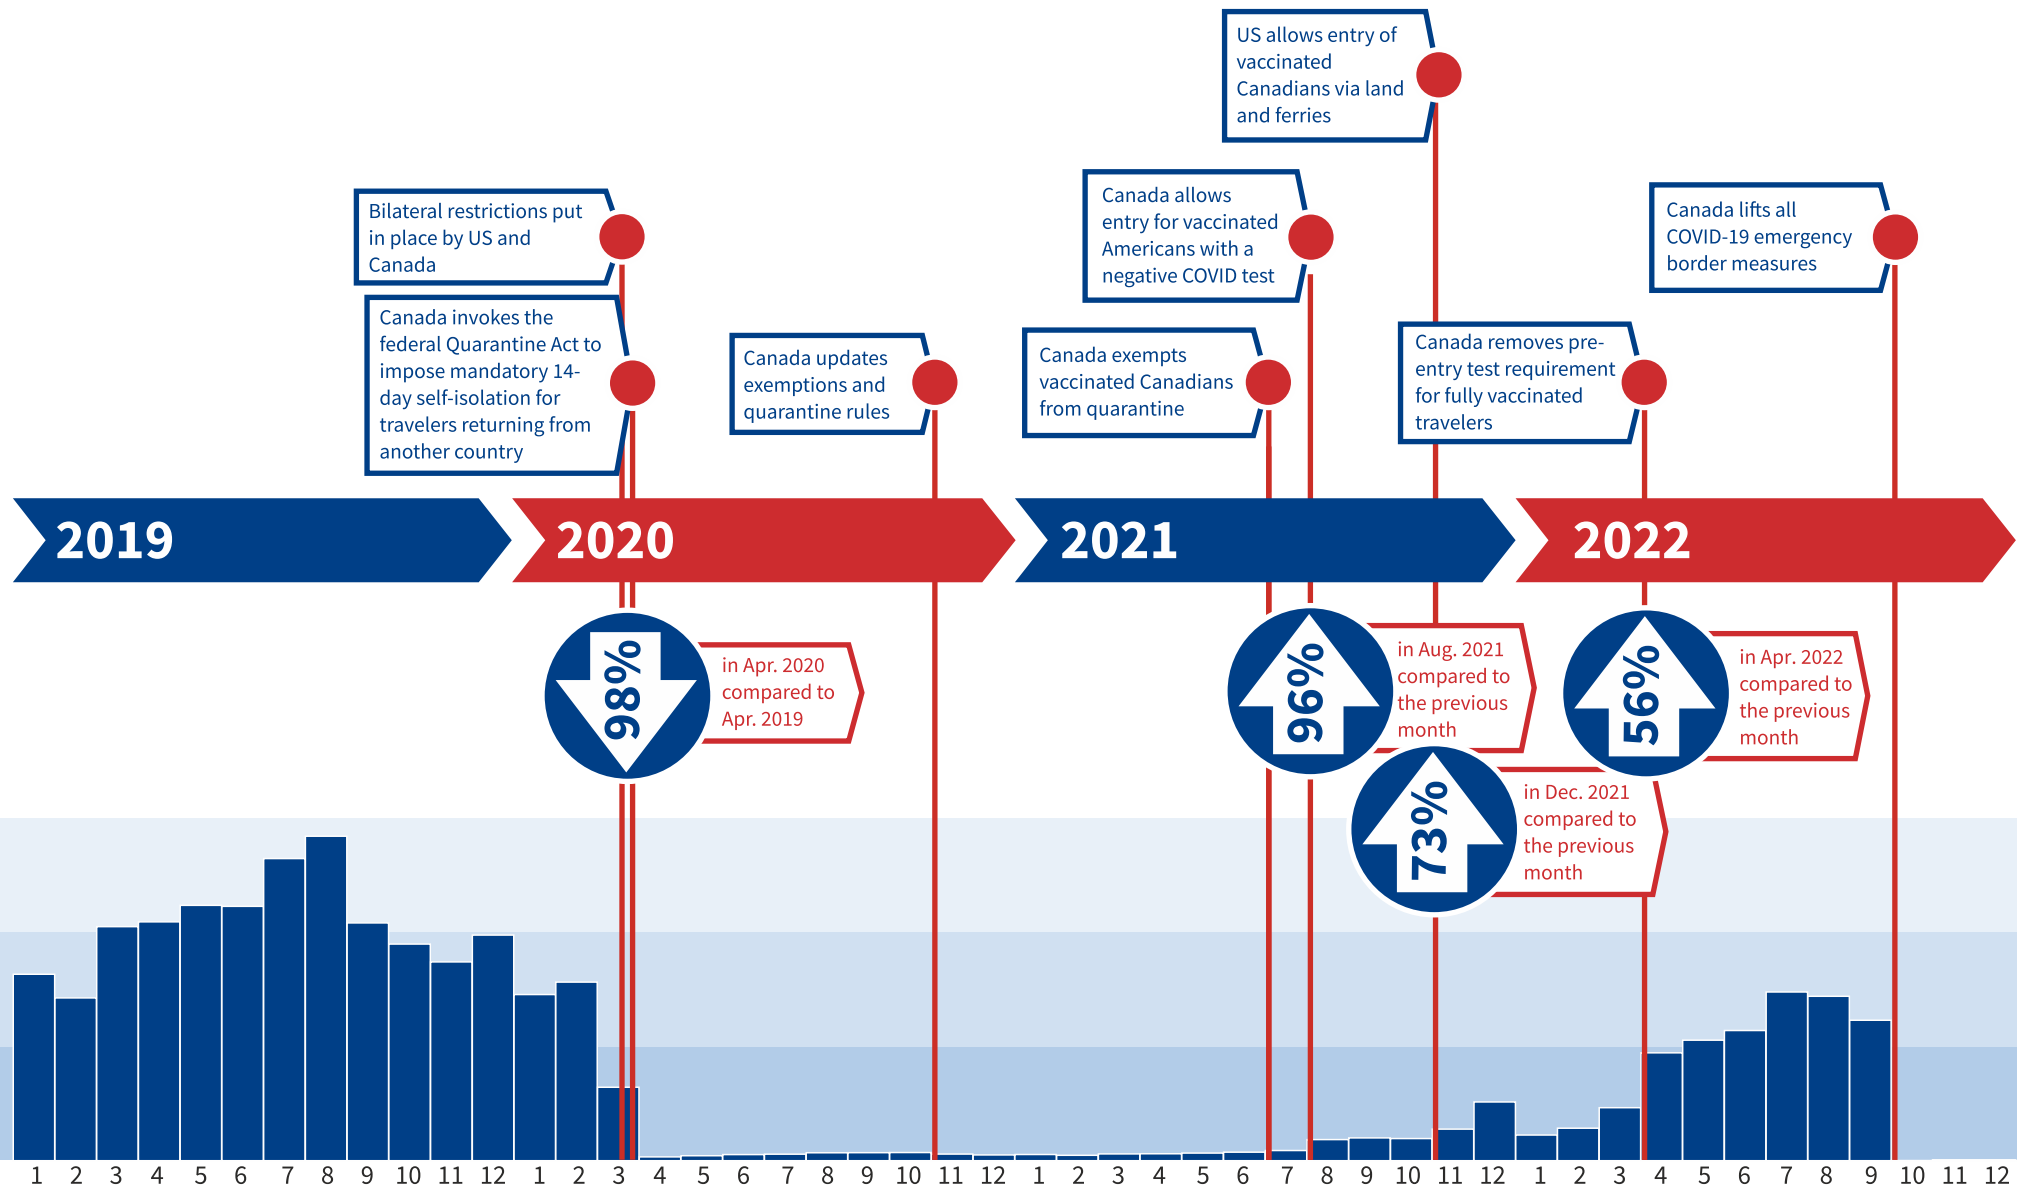

# Border traffic 2019-2022

BORDER POLICY  
RESEARCH INSTITUTE

Cross-border travel volumes in Cascadia

Data Source: United States Department of Transportation, US entries only